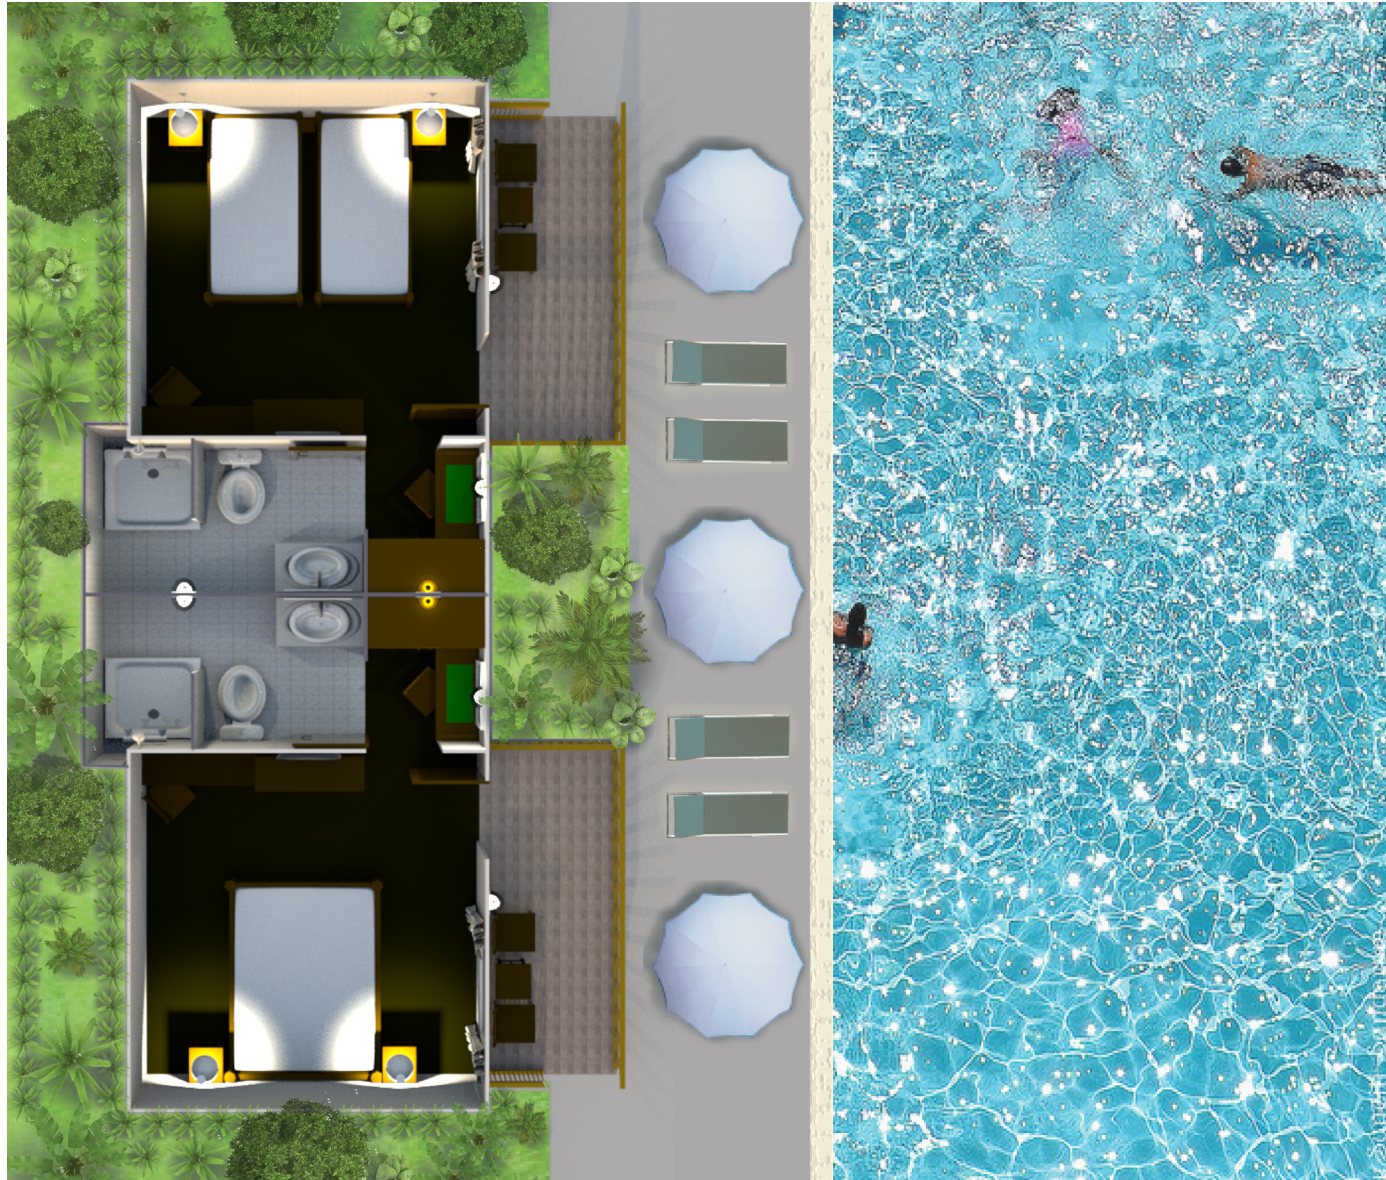

CHAWENG COVE
BEACH RESORT

Accommodation Floor Plan

Accommodation type: SUPERIOR ROOM

Number of Rooms: 26

Size (sq.m.): 36

Accommodation type: DELUXE BALCONY ROOM

Number of Rooms: 16

Size (sq.m.): 36

Accommodation type: DELUXE GARDEN BUNGALOW

Number of Rooms: 23

Size (sq.m.): 48

Accommodation type: SUPERIOR POOLSIDE BUNGALOW

Number of Rooms: 6

Size (sq.m.): 36

Accommodation type: BEACH FRONT POOL VILLA

Number of Rooms: 4

Size (sq.m.): 50

Accommodation type: FAMILY POOLSIDE BUNGALOW

Number of Rooms: 2

Size (sq.m.): 65

Accommodation type: SUPERIOR GARDEN BUNGALOW

Number of Rooms: 24

Size (sq.m.): 32