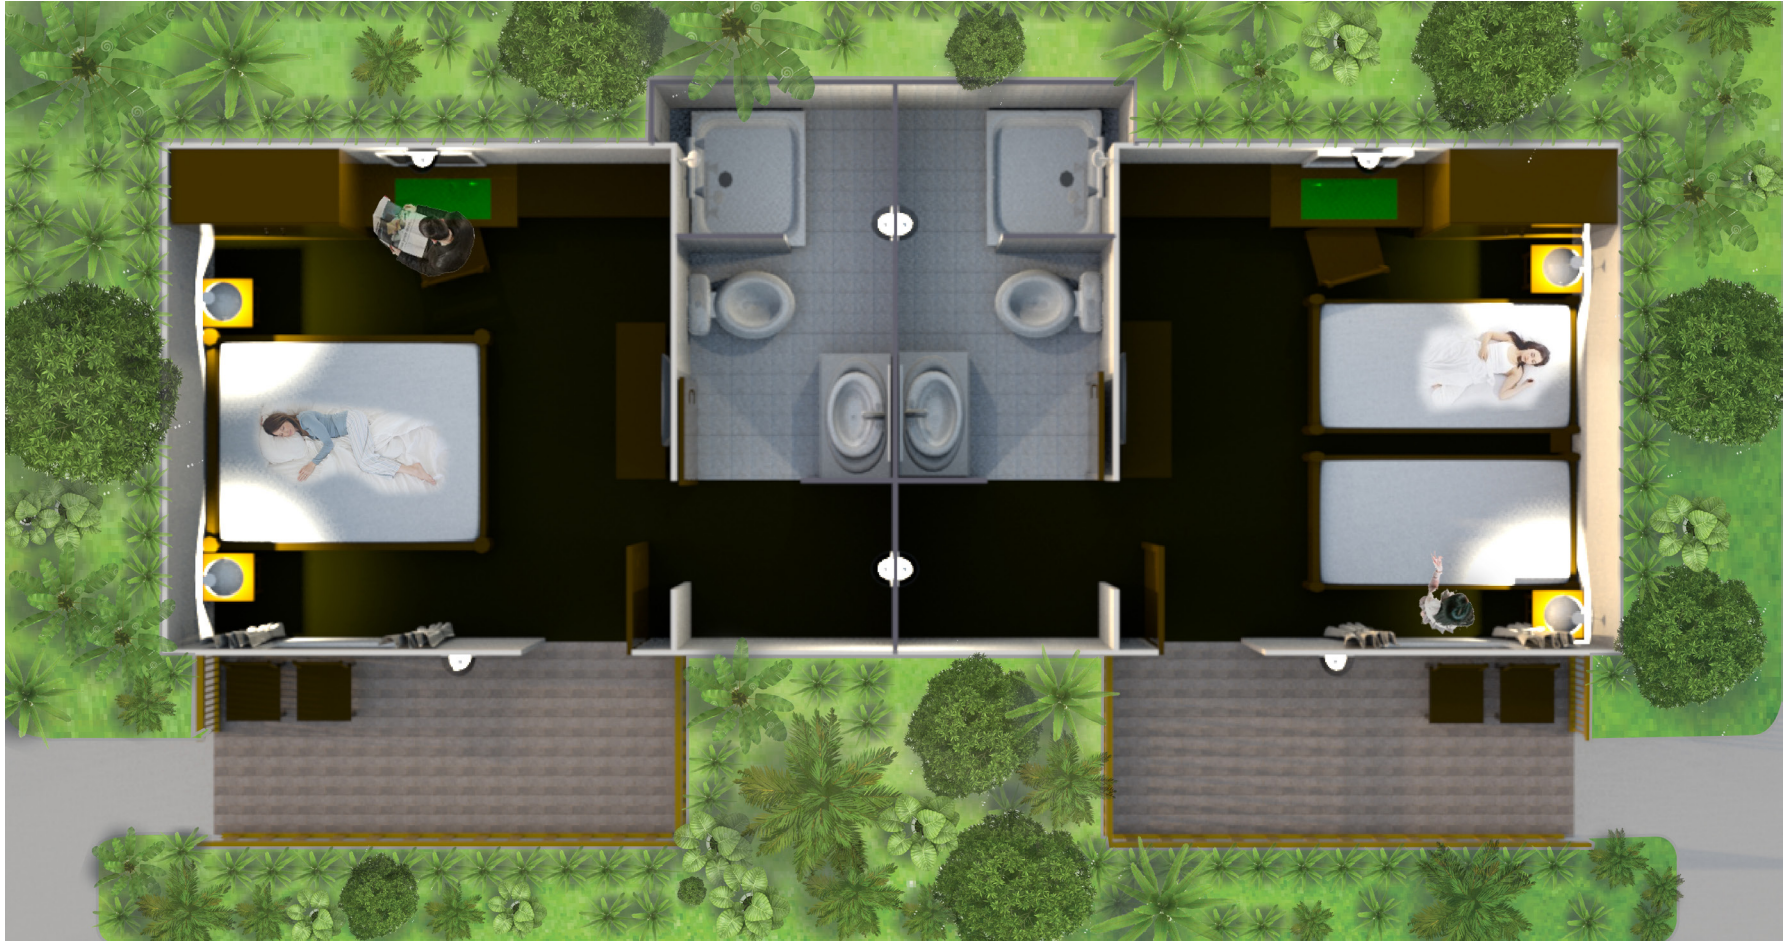

CHAWENG COVE
BEACH RESORT

Accommodation Floor Plan

Accommodation type: SUPERIOR ROOM

Number of Rooms: 26

Size (sq.m.): 36

Accommodation type: DELUXE BALCONY ROOM

Number of Rooms: 16

Size (sq.m.): 36

Accommodation type: DELUXE GARDEN BUNGALOW

Number of Rooms: 23

Size (sq.m.): 48

Accommodation type: SUPERIOR POOLSIDE BUNGALOW

Number of Rooms: 6

Size (sq.m.): 36

Accommodation type: BEACH FRONT POOL VILLA

Number of Rooms: 4

Size (sq.m.): 50

Accommodation type: FAMILY POOLSIDE BUNGALOW

Number of Rooms: 2

Size (sq.m.): 65

Accommodation type: SUPERIOR GARDEN BUNGALOW

Number of Rooms: 24

Size (sq.m.): 32