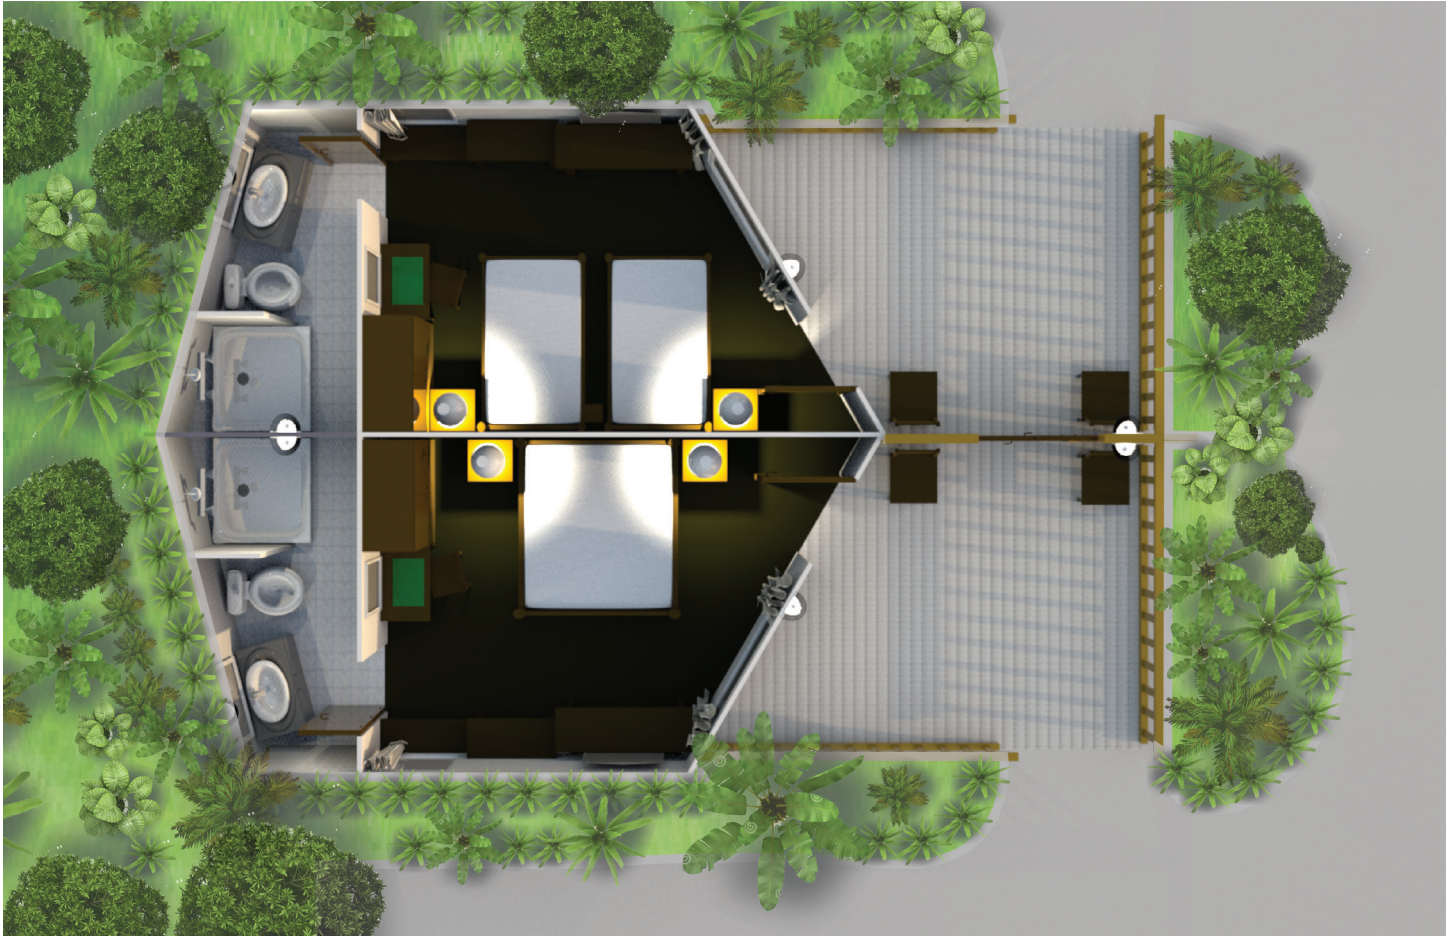

CHAWENG COVE
BEACH RESORT

Accommodation Floor Plan

Accommodation type: SUPERIOR ROOM

Number of Rooms: 26

Size (sq.m.): 36

Accommodation type: DELUXE BALCONY ROOM

Number of Rooms: 16

Size (sq.m.): 36

Accommodation type: DELUXE GARDEN BUNGALOW

Number of Rooms: 23

Size (sq.m.): 48

Accommodation type: SUPERIOR POOLSIDE BUNGALOW

Number of Rooms: 6

Size (sq.m.): 36

Accommodation type: BEACH FRONT POOL VILLA

Number of Rooms: 4

Size (sq.m.): 50

Accommodation type: FAMILY POOLSIDE BUNGALOW

Number of Rooms: 2

Size (sq.m.): 65

Accommodation type: SUPERIOR GARDEN BUNGALOW

Number of Rooms: 24

Size (sq.m.): 32